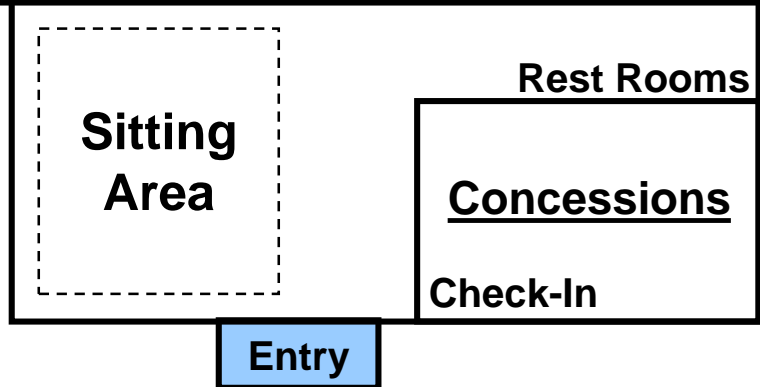

Hudson Valley Sports Dome Map

P
A
R
K
I
N
G

L
O
T

Parking Lot