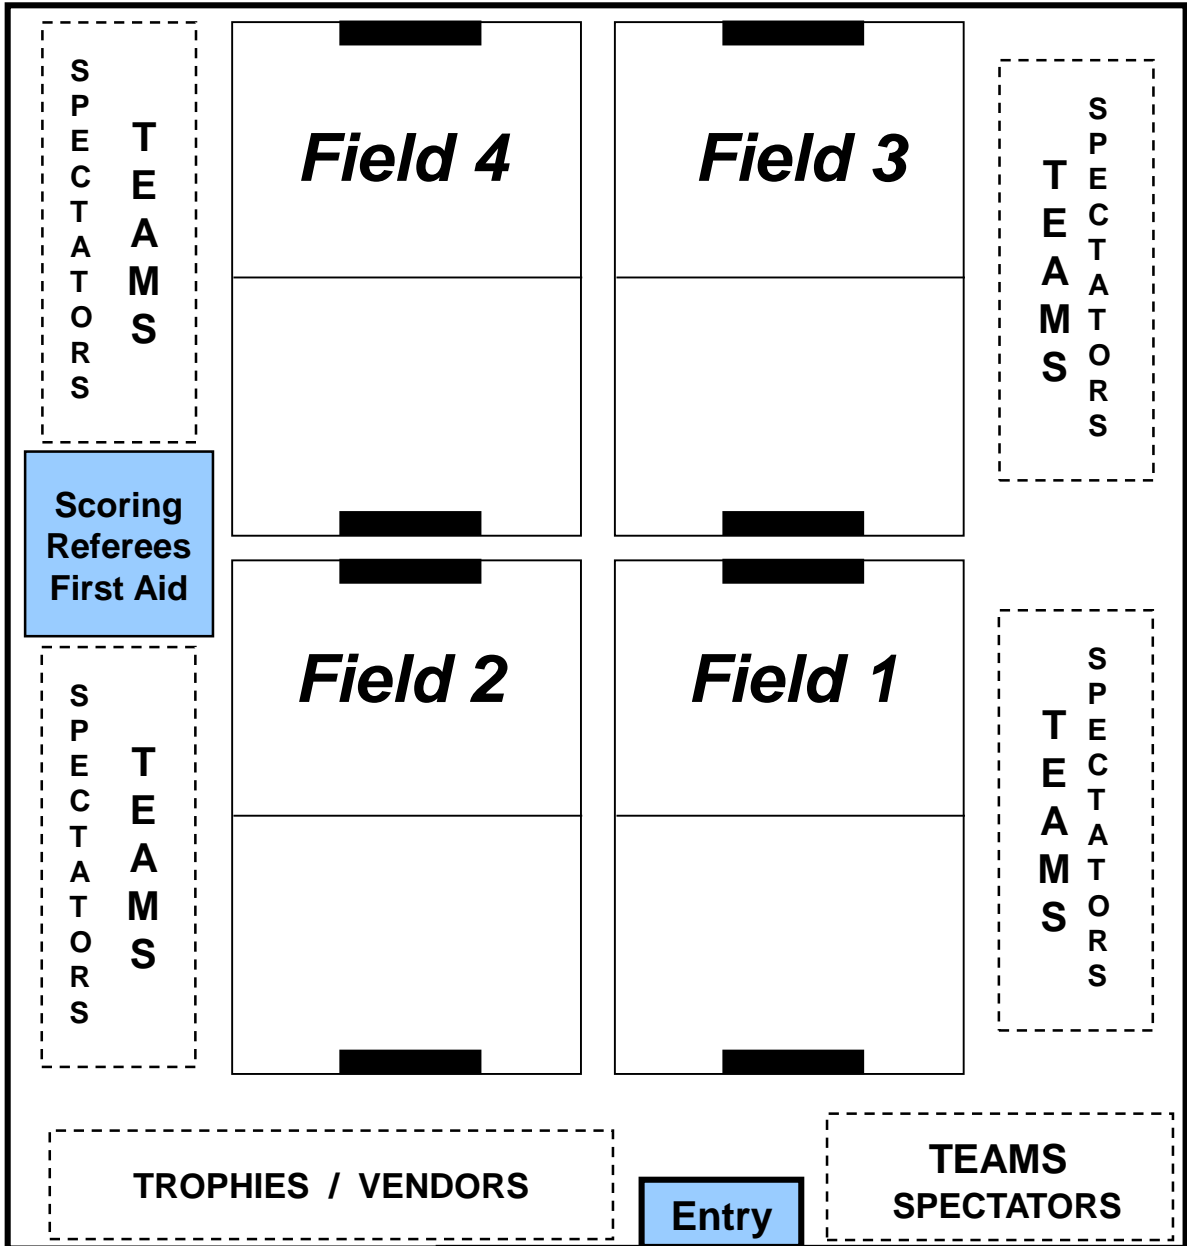

Hudson Valley Sports Dome Map

P
A
R
K
I
N
G

L
O
T

Parking Lot