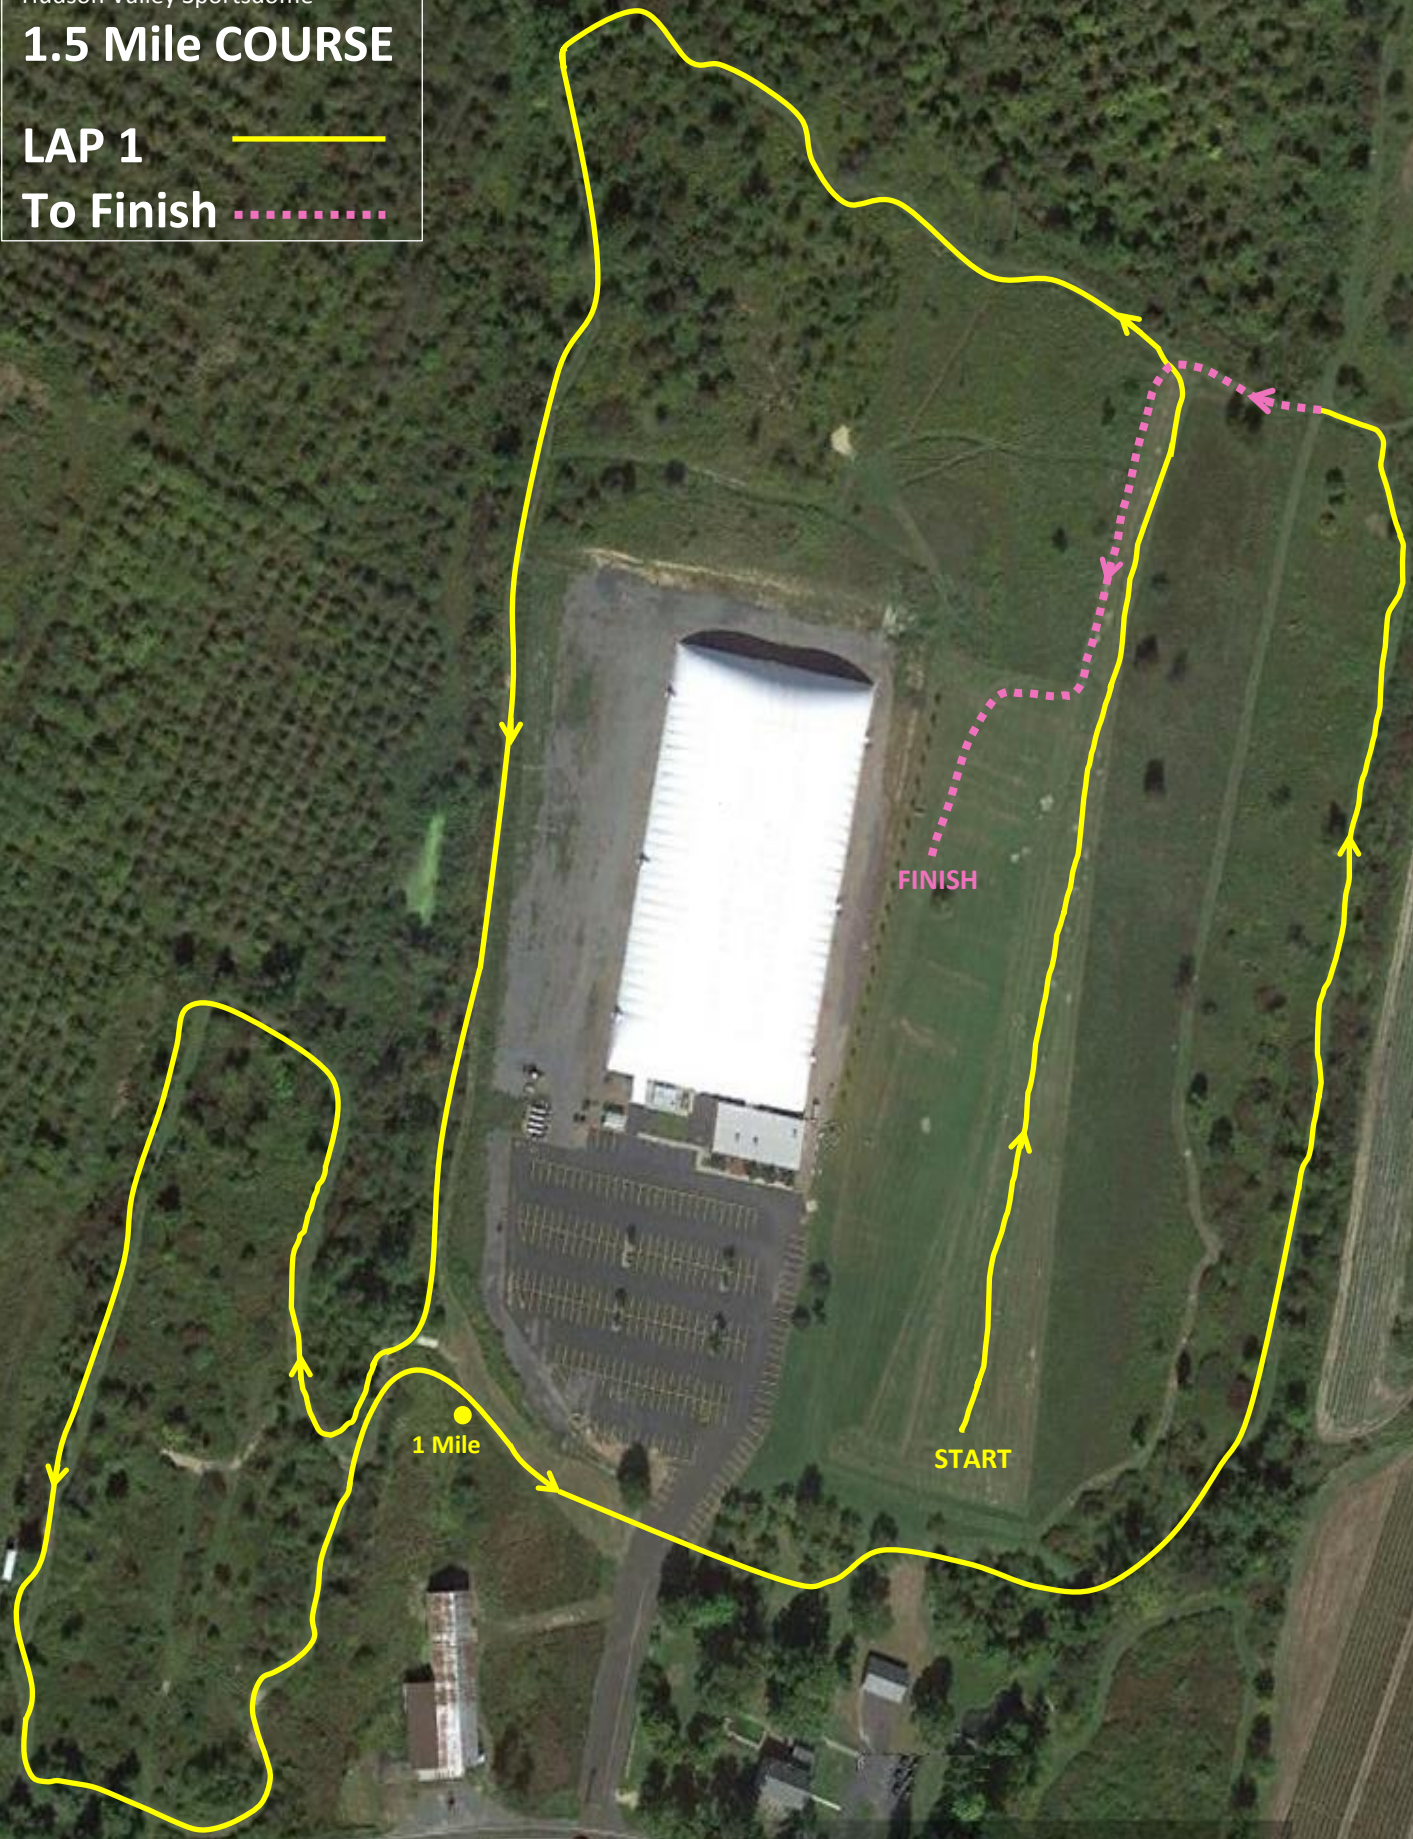

Hudson Valley Sportsdome

# 1.5 Mile COURSE

LAP 1 

To Finish 

FINISH

START

1 Mile